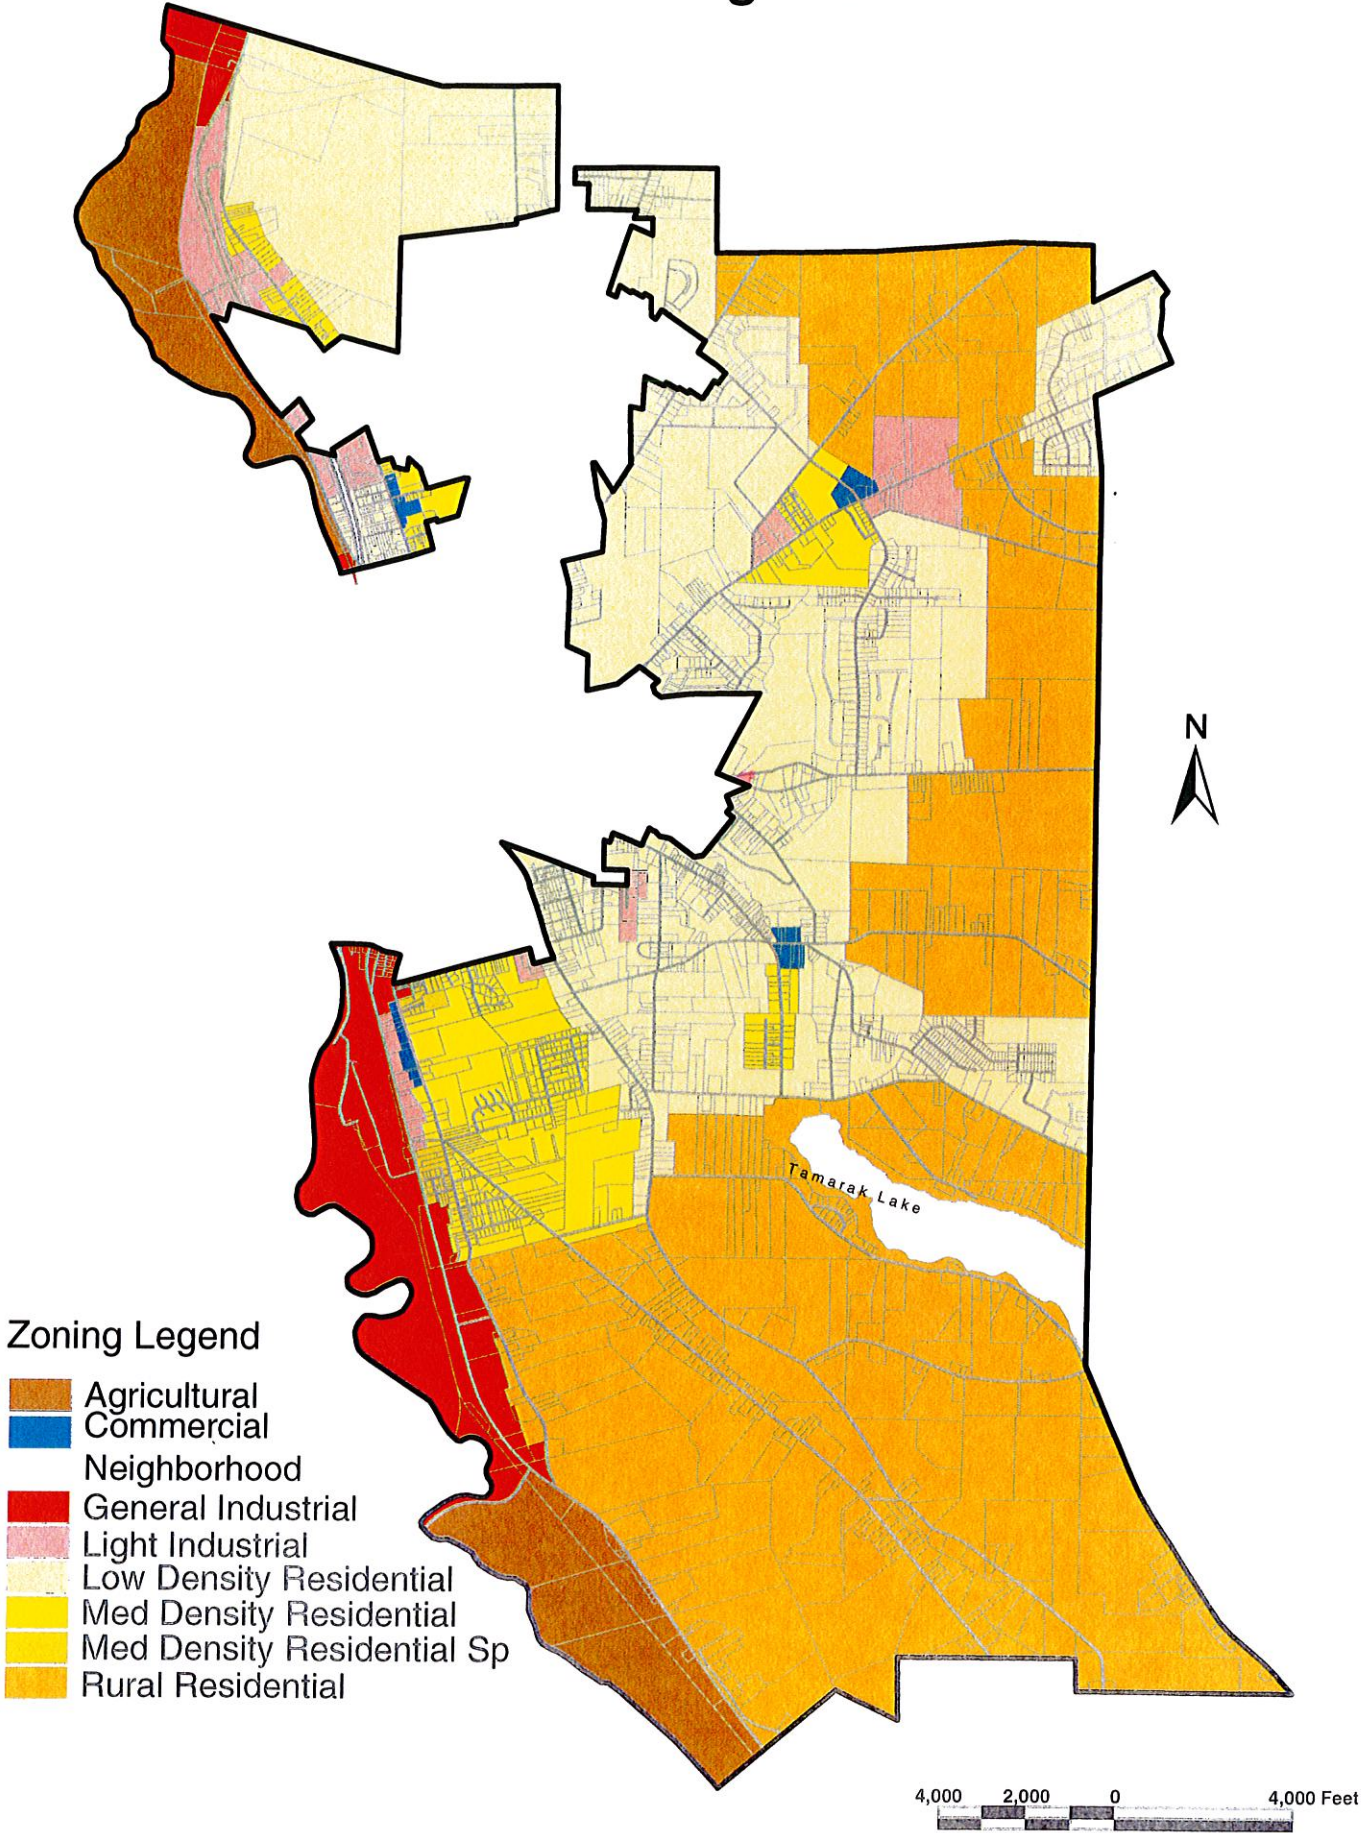

# West Mead Zoning Districts 2002

## Zoning Legend

- Agricultural
- Commercial
- Neighborhood
- General Industrial
- Light Industrial
- Low Density Residential
- Med Density Residential
- Med Density Residential Sp
- Rural Residential

Map II.2.B